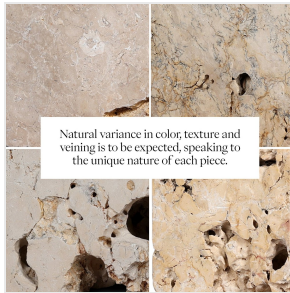

Faydon End Table

Romano Fosse Travertine • 227732-001

Overview

Embody organic design to the fullest. Cut from travertine stone with its natural color variations and distinctive features, making each table an original piece.

Details

Overall Dimensions

11.75"w x 11.75"d x 17.75"h

Colors

Romano Fosse Travertine

Materials

Solid Travertine

Weight

218.30 lb

Volume

4.13 cu ft